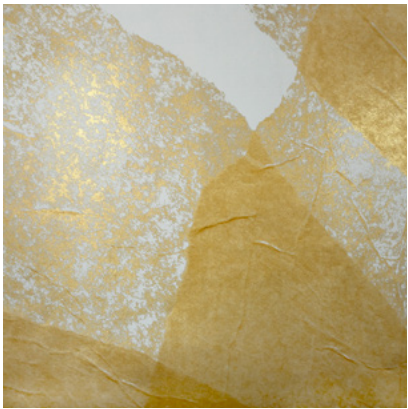

Calico

RELIC

Tear Sheet

Relic is a luminous exploration into the layers of time.

GLYPH

PETRA

RUNE

STELA

STRATA

TABLA

TIGRIS

Relic Petra

Suitable for residential and commercial projects

COLOR
Petra

STOCK
Made to order

REPEAT
Non-repeating