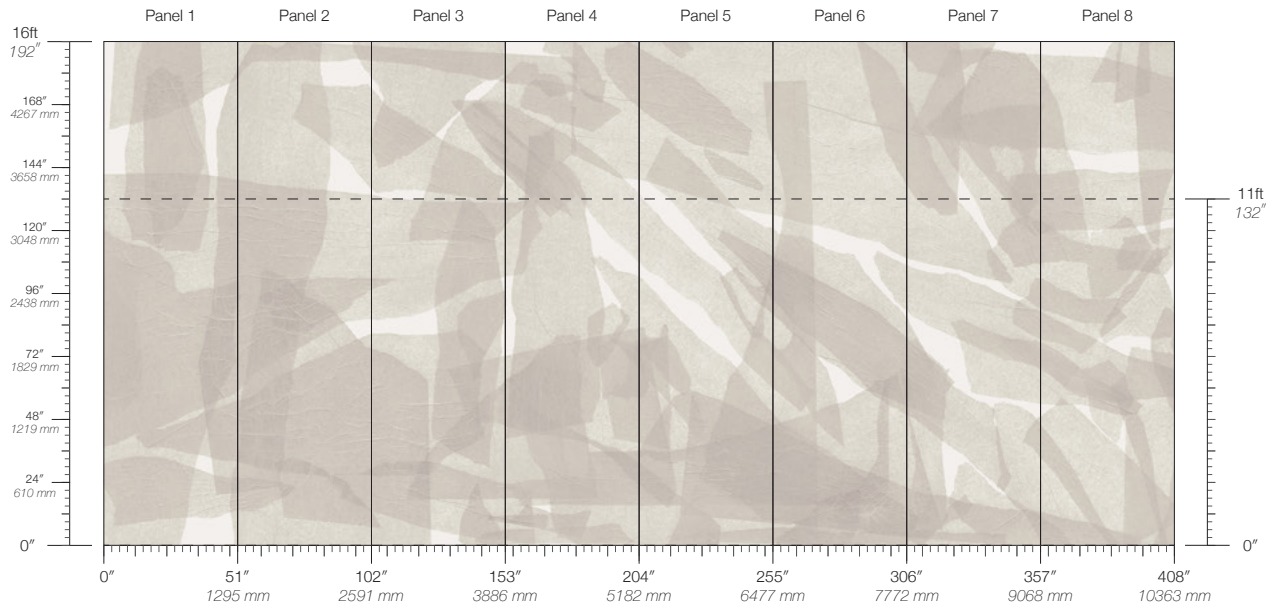

Relic Petra

Suitable for residential and commercial projects

COLOR
Petra

STOCK
Made to order

REPEAT
Non-repeating

CONTACT
sales@calicowallpaper.com
+1 718 243 1705
57 Lispenard Street
New York, NY 10013 USA

ITEM
3002

MINIMUM
1 panel

LEAD TIME
4 weeks to print

CONTENT
Type II Vinyl

MAINTENANCE
Water-based cleanser

ORIGIN
USA

DISCLAIMER
Panel maps represent mural artwork only. Reference the physical sample for color and texture.

PANEL WIDTH
51" / 1295 mm trimmed

FLAMMABILITY
ASTM E84 Adhered Class A

DETAILS
Custom options available

PANEL HEIGHT
132" / 3353 mm standard
192" / 4877 mm extended

ENVIRONMENTAL
Recycled Content, Phthalate Free
Low VOC, HPD Available

PRICE
Available upon request