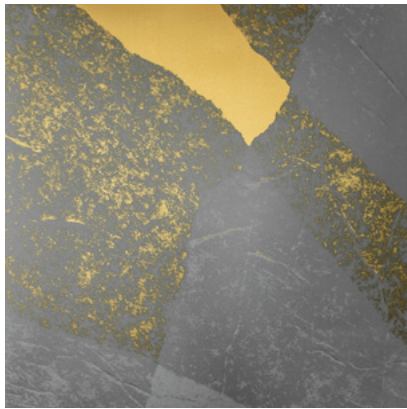

Calico

RELIC

Tear Sheet

Relic is a luminous exploration into the layers of time.

GLYPH

PETRA

RUNE

STELA

STRATA

TABLA

TIGRIS

Relic Petra

Suitable for residential and commercial projects

COLOR
Petra

STOCK
Made to order

REPEAT
Non-repeating